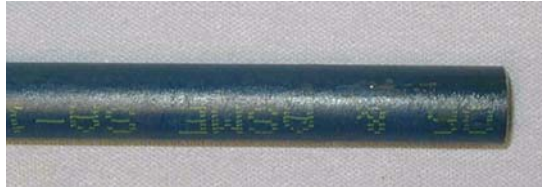

BLADDER PARTS

FILLER FOR LATEX BLADDER
(WHEN REQUIRED)
SERIAL # NEEDED

COLLARS FOR LATEX BLADDERS
(CUSTOM MADE TO AIR SHAFT)

BLADDER PIPE STEM

BRASS FERRULES AND DUMMY FERRULES
(AVAILABLE IN VARIOUS SIZES)

“O” RING FERRULE DOUBLE RING
(SHOWN WITH “O” RINGS IN PLACE)

“O” RINGS
(2 SIZES ONLY - SMALL & LARGE)

STEEL FERRULES AND DUMMY FERRULES
(AVAILABLE IN VARIOUS SIZES)

“O” RING FERRULE SINGLE RING

ADAPTERS FOR PVC BLADDER PLUGS