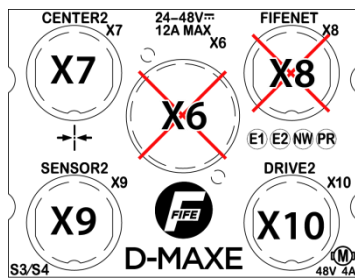

Connections: D-MAXE 2 (dual drive)

Power end view