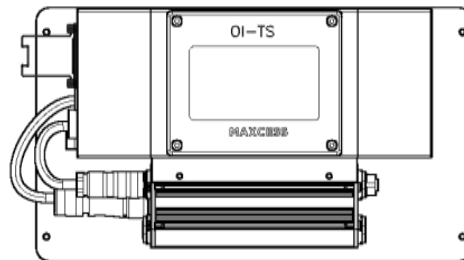

The kit is designed to be installed using the same mounting holes and hardware as your CDP-01.

Use Fife power cable (1). Ensure that the cable retainer clip is properly engaged.

See the D-MAX OI-TS Quick Start Guide (2) for an introduction to the user interface.

- (1) Fife Part No.
78234-000 [length as specified]
78234-001 [16 feet]
- (2) Fife Part No. MI 1 5013

Dimensions (D-MAXE 2 kit)

Connections: CDP-01 to D-MAXE

Connections

CDP-01 → D-MAXE 2

CDP-01	D-MAXE 2	Description
X1	X5	Sensor (Edge)
X2	X9	Sensor (Edge)
X3	X5 or X9	Sensor (Line Guide)
X4	N/A	RGPC
X5	X3	Servo Center 1 / Encoder 1
X6	X4	Drive 1
X7	X1	Parallel I/O
X8	N/A	Serial Communications
X9	X7	Servo Center 2 / Encoder 2
X10	X10	Drive 2
X11	N/A	Servo Center 3 / Encoder 3
X12	N/A	Drive 3
N/A	X6	Connected from D-MAXE from internal power supply
N/A	X8	Connected from D-MAXE operator interface (OI-TS)

Connections: D-MAXE 2 (dual drive)

Power end view

D-MAXE module front view

Ethernet end view

MAXCESS®

AMERICAS

Tel +1.405.755.1600
 Fax +1.405.755.8425
 sales@maxcessintl.com
 www.maxcessintl.com

EUROPE, MIDDLE EAST AND AFRICA