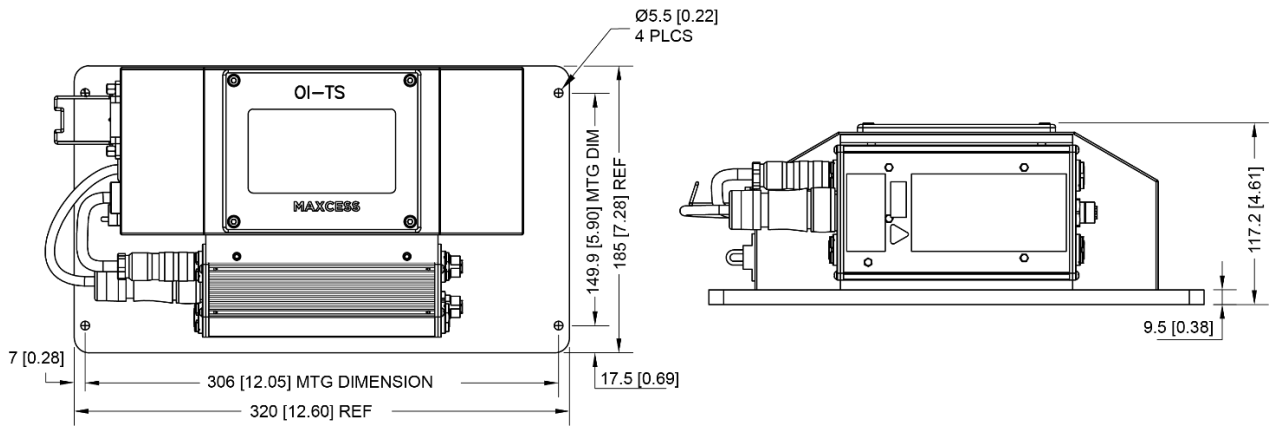

The kit is designed to be installed using the same mounting holes and hardware as your CDP-01.

Use Fife power cable (1). Ensure that the cable retainer clip is properly engaged.

See the D-MAX OI-TS Quick Start Guide (2) for an introduction to the user interface.

- (1) Fife Part No.
78234-000 [length as specified]
78234-001 [16 feet]
- (2) Fife Part No. MI 1 5013

Dimensions (D-MAXE 2 kit)

Connections: CDP-01 to D-MAXE

Connections

CDP-01 → D-MAXE 2

CDP-01	D-MAXE 2	Description
X1	X5	Sensor (Edge)
X2	X9	Sensor (Edge)
X3	X5 or X9	Sensor (Line Guide)
X4	N/A	RGPC
X5	X3	Servo Center 1 / Encoder 1
X6	X4	Drive 1
X7	X1	Parallel I/O
X8	N/A	Serial Communications
X9	X7	Servo Center 2 / Encoder 2
X10	X10	Drive 2
X11	N/A	Servo Center 3 / Encoder 3
X12	N/A	Drive 3
N/A	X6	Connected from D-MAXE from internal power supply
N/A	X8	Connected from D-MAXE operator interface (OI-TS)