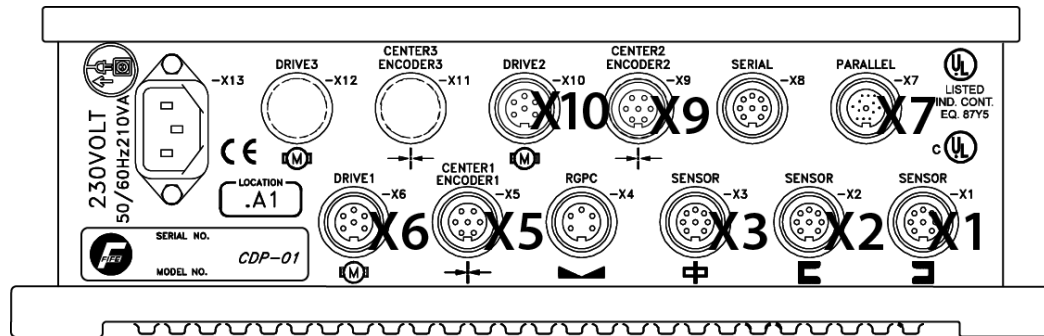

The kit is designed to be installed using the same mounting holes and hardware as your CDP-01.

Use Fife power cable (1). Ensure that the cable retainer clip is properly engaged.

See the D-MAX OI-TS Quick Start Guide (2) for an introduction to the user interface.

- (1) Fife Part No.
78234-000 [length as specified]
78234-001 [16 feet]
- (2) Fife Part No. MI 1 5013

Dimensions (D-MAXE 2 kit)

Connections: CDP-01 to D-MAXE

Connections

CDP-01 → D-MAXE 2

CDP-01	D-MAXE 2	Description
X1	X5	Sensor (Edge)
X2	X9	Sensor (Edge)
X3	X5 or X9	Sensor (Line Guide)
X4	N/A	RGPC
X5	X3	Servo Center 1 / Encoder 1
X6	X4	Drive 1
X7	X1	Parallel I/O
X8	N/A	Serial Communications
X9	X7	Servo Center 2 / Encoder 2
X10	X10	Drive 2
X11	N/A	Servo Center 3 / Encoder 3
X12	N/A	Drive 3
N/A	X6	Connected from D-MAXE from internal power supply
N/A	X8	Connected from D-MAXE operator interface (OI-TS)