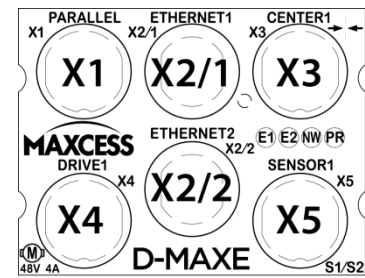

Ethernet end view

MAXCESS®

AMERICAS

Tel +1.405.755.1600
Fax +1.405.755.8425
sales@maxcessintl.com
www.maxcessintl.com

EUROPE, MIDDLE EAST AND AFRICA

Tel +49.6195.7002.0
Fax +49.6195.7002.933
sales@maxcess.eu
www.maxcess.eu

CHINA

Tel +86.756.881.9398
Fax +86.756.881.9393
info@maxcessintl.com.cn
www.maxcessintl.com.cn

INDIA

Tel +91.22.27602633
Fax +91.22.27602634
india@maxcessintl.com
www.maxcess.in

JAPAN

Tel +81.43.421.1622
Fax +81.43.421.2895
japan@maxcessintl.com
www.maxcess.jp

KOREA, TAIWAN, AND SE ASIA

asia@maxcessintl.com
www.maxcess.asia