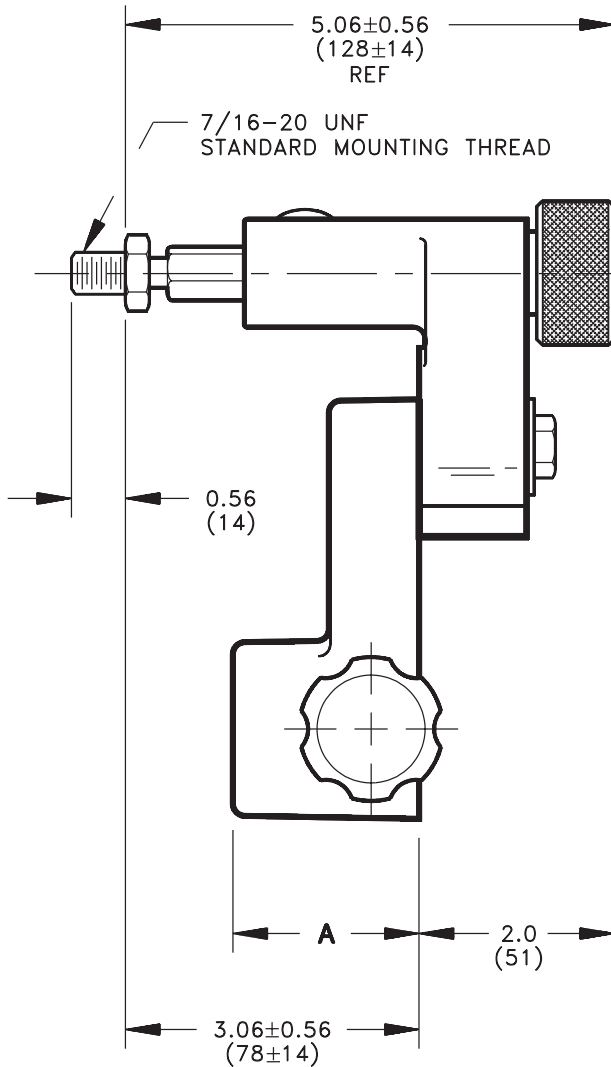

FIFE CORPORATION
 Post Office Box 26508
 Oklahoma City, Oklahoma 73126, U.S.A.
 Phone: (405) 755-1600 Fax: (405) 755-8425
 Telex: 747276

INSTALLATION INSTRUCTIONS

SQUARE BAR SIZE	A	B MAXIMUM	C
1.0 (25)	2.0 (51)	6.0 (152)	2.94 (75)
1.25 (32)	2.5 (64)	7.56 (192)	4.5 (114)

NOTES:

1. All dimensions in () parentheses are in millimeters unless otherwise specified.
2. Corrosion resistant models are available.
3. Models are available with M12 (metric) mounting thread as well as for 25 millimeter square bar.