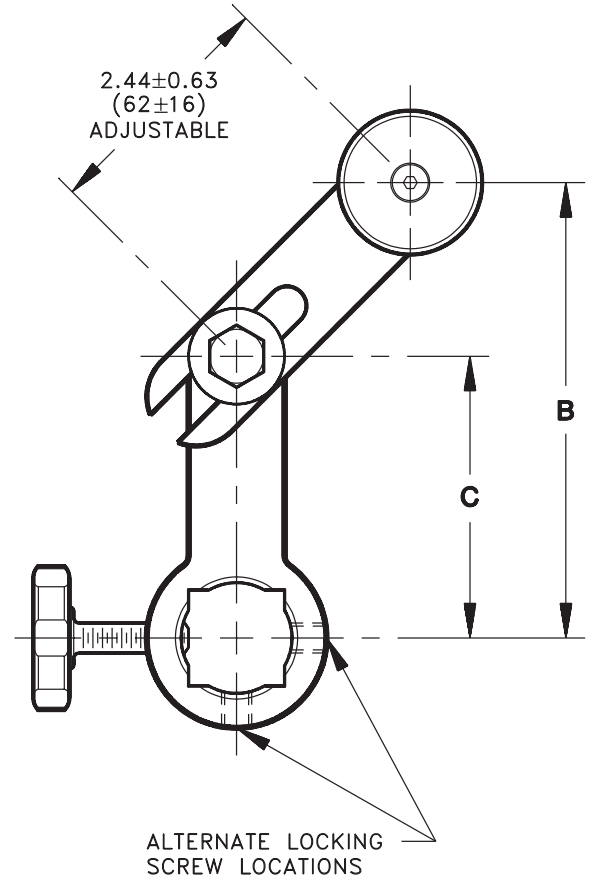

FIFE CORPORATION
 Post Office Box 26508
 Oklahoma City, Oklahoma 73126, U.S.A.
 Phone: (405) 755-1600 Fax: (405) 755-8425
 Telex: 747276

INSTALLATION INSTRUCTIONS

SQUARE BAR SIZE	A	B MAXIMUM	C
1.0 (25)	2.0 (51)	6.0 (152)	2.94 (75)
1.25 (32)	2.5 (64)	7.56 (192)	4.5 (114)

NOTES:

1. All dimensions in () parentheses are in millimeters unless otherwise specified.
2. Corrosion resistant models are available.
3. Models are available with M12 (metric) mounting thread as well as for 25 millimeter square bar.