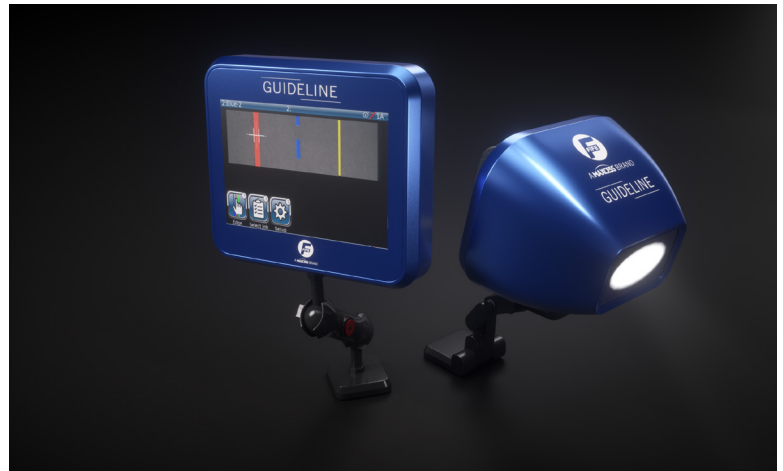

## Up To 10X More Accurate Widest Field Of View

The GuideLine digital line sensor is capable of detecting lines, edges of lines and graphic patterns, such as bar codes at an extremely competitive price point. It can also be used in low contrast conditions or with different patterns located close to each other, where traditional line sensors do not work. GuideLine can also edge guide transparent films.

The included operator interface for the GuideLine sensor features a color touch screen, allowing for the image of the web to be displayed in full color, making the sensor calibration easy and intuitive.

With a 32 mm wide field of view and the high resolution, GuideLine is suitable for the most demanding line guide applications

### Key Features

- Ability to easily guide to lines, edges of lines and graphic patterns on the fly
- Up to 10X better accuracy than the competition
- Color camera with intuitive 5" color touchscreen to easily lock on to lines
- 32 mm field of view, the widest field of view on the market
- Utilizes high-speed industrial camera for high resolution even at higher speeds
- Analog and digital outputs available
- Articulating arm for easy setup