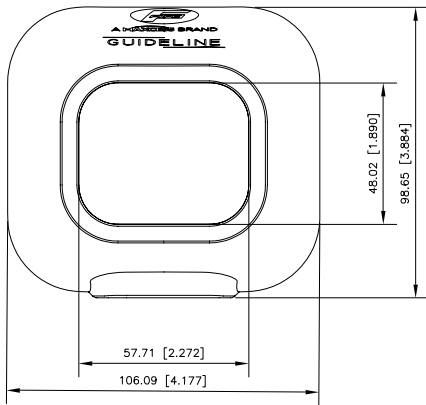

#### Field of View:

32 mm

#### IP Protection Class:

IP54

## GUIDELINE SENSOR DIMENSIONS

## GUIDELINE OI DIMENSIONS