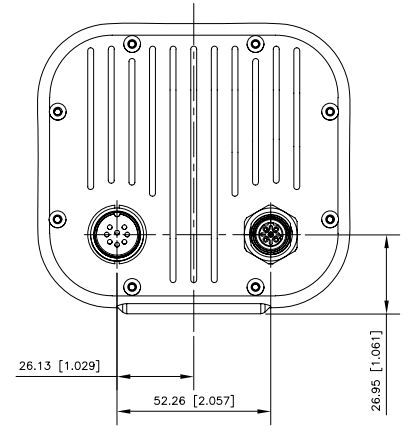

#### Field of View:

32 mm

#### IP Protection Class:

IP54

## GUIDELINE SENSOR DIMENSIONS

## GUIDELINE OI DIMENSIONS