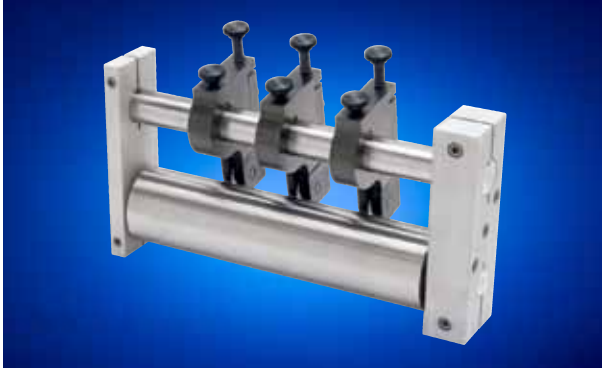

RD Scorer and RD Razor Slitter

RD Scorer

RD Razor Slitter

RotoMetrics RD Scorer and RD Razor Slitter are self-contained units that bolt onto your press in any location you feel is most advantageous.

And because they're not gear driven and require no power from the press, our RD Scorers and Slitters can replace adjustable scoring/slitting tools that already exist in one of your die cutting stations. That frees your stations for other die cutting or laminating jobs, giving your press added versatility and profitability.

RD Scorer:

- Consists of an anvil roll, cutting blades, blade holders, mounting shaft for blades and mounting brackets for the unit
- Includes three blade holders with fully hardened tool steel blades; more may be added as an option
- Blades can be refinished; replacements are a stock item and are available for immediate delivery
- A variety of perf blades is also available
- Cutting blades are fully adjustable across the web (center-to-center across minimum spacing is .750" - 19 mm)
- Depth of cut can be easily adjusted by turning an adjustment screw on each blade holder

RD Razor Slitter:

- Specifically designed to slit films, but can also be used to slit paper and other substrates
- Standard unit is equipped with four blade holders with blades, plus unique control features that allow for lateral adjustment of individual blades, or all blades at once
- Rotating blade holder fine-tunes the position of the cutting blades
- Cutting blades can be rotated and flipped, providing four cutting edges per blade